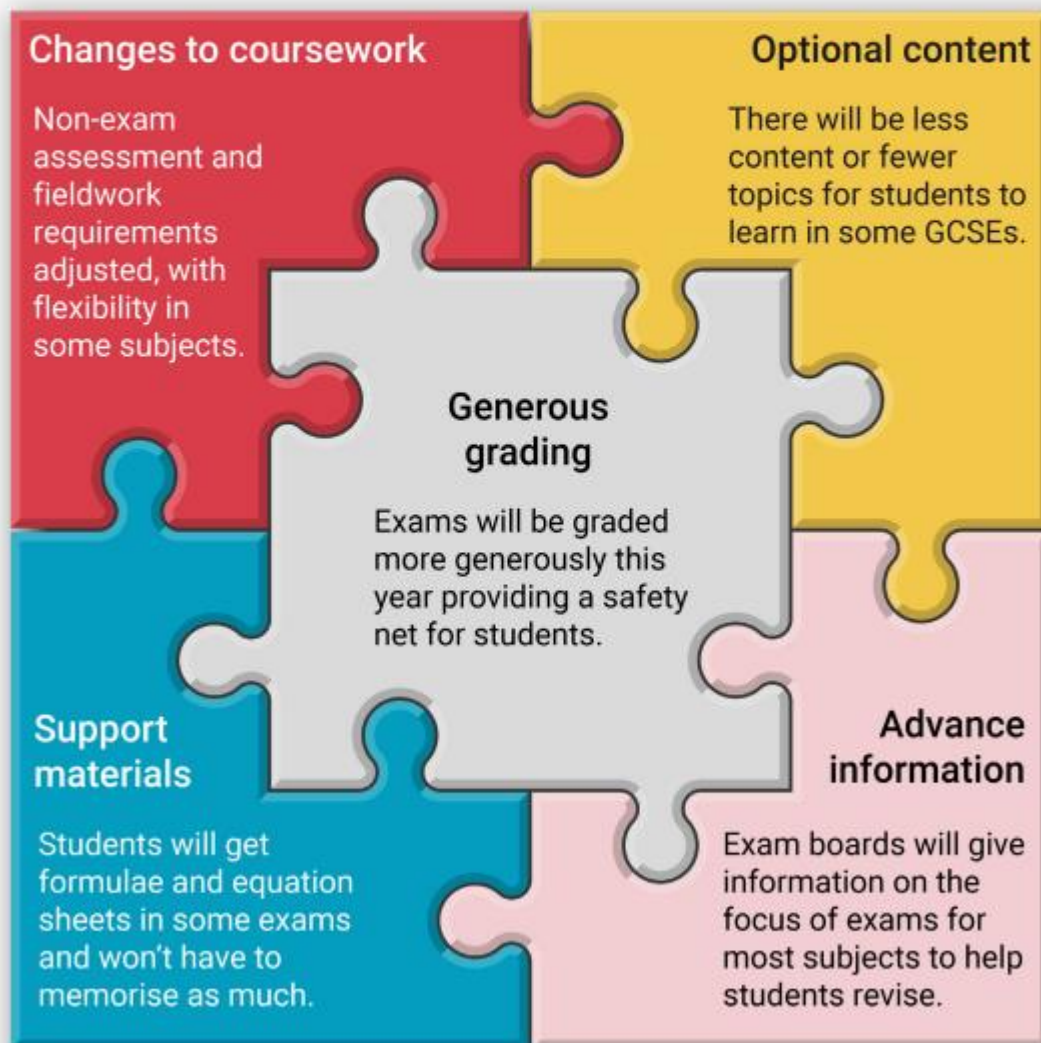

Additional help for students taking exams in summer 2022

bit.ly/examchanges2022

ofqual/22/6893